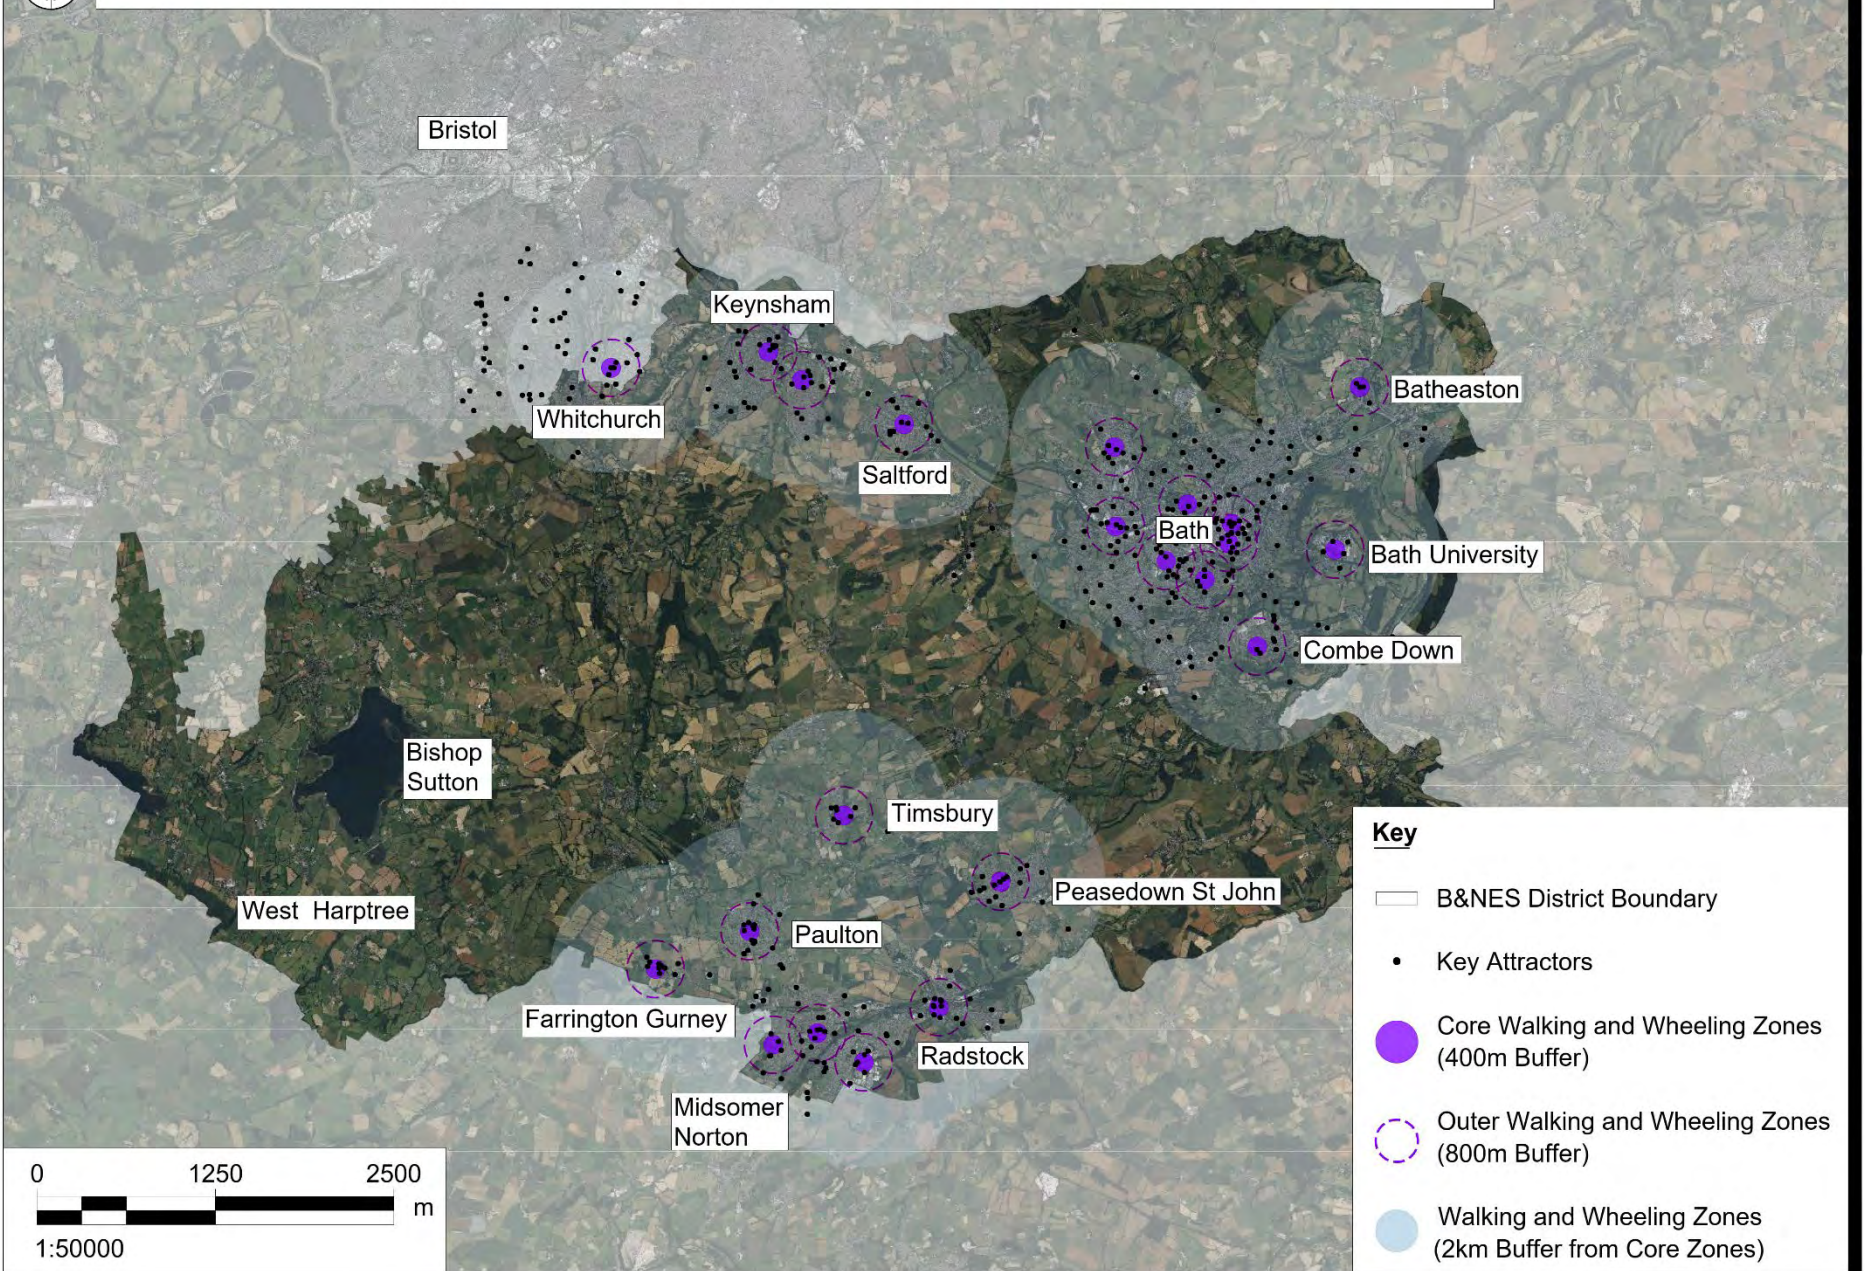

# Appendix

---

Bath & North East  
Somerset Council

---

Improving People's Lives

# Classified Walking and Wheeling Zones - Bath and North East Somerset

## Key

-  B&NES District Boundary
-  Key Attractors
-  Core Walking and Wheeling Zones (400m Buffer)
-  Outer Walking and Wheeling Zones (800m Buffer)
-  Walking and Wheeling Zones (2km Buffer from Core Zones)