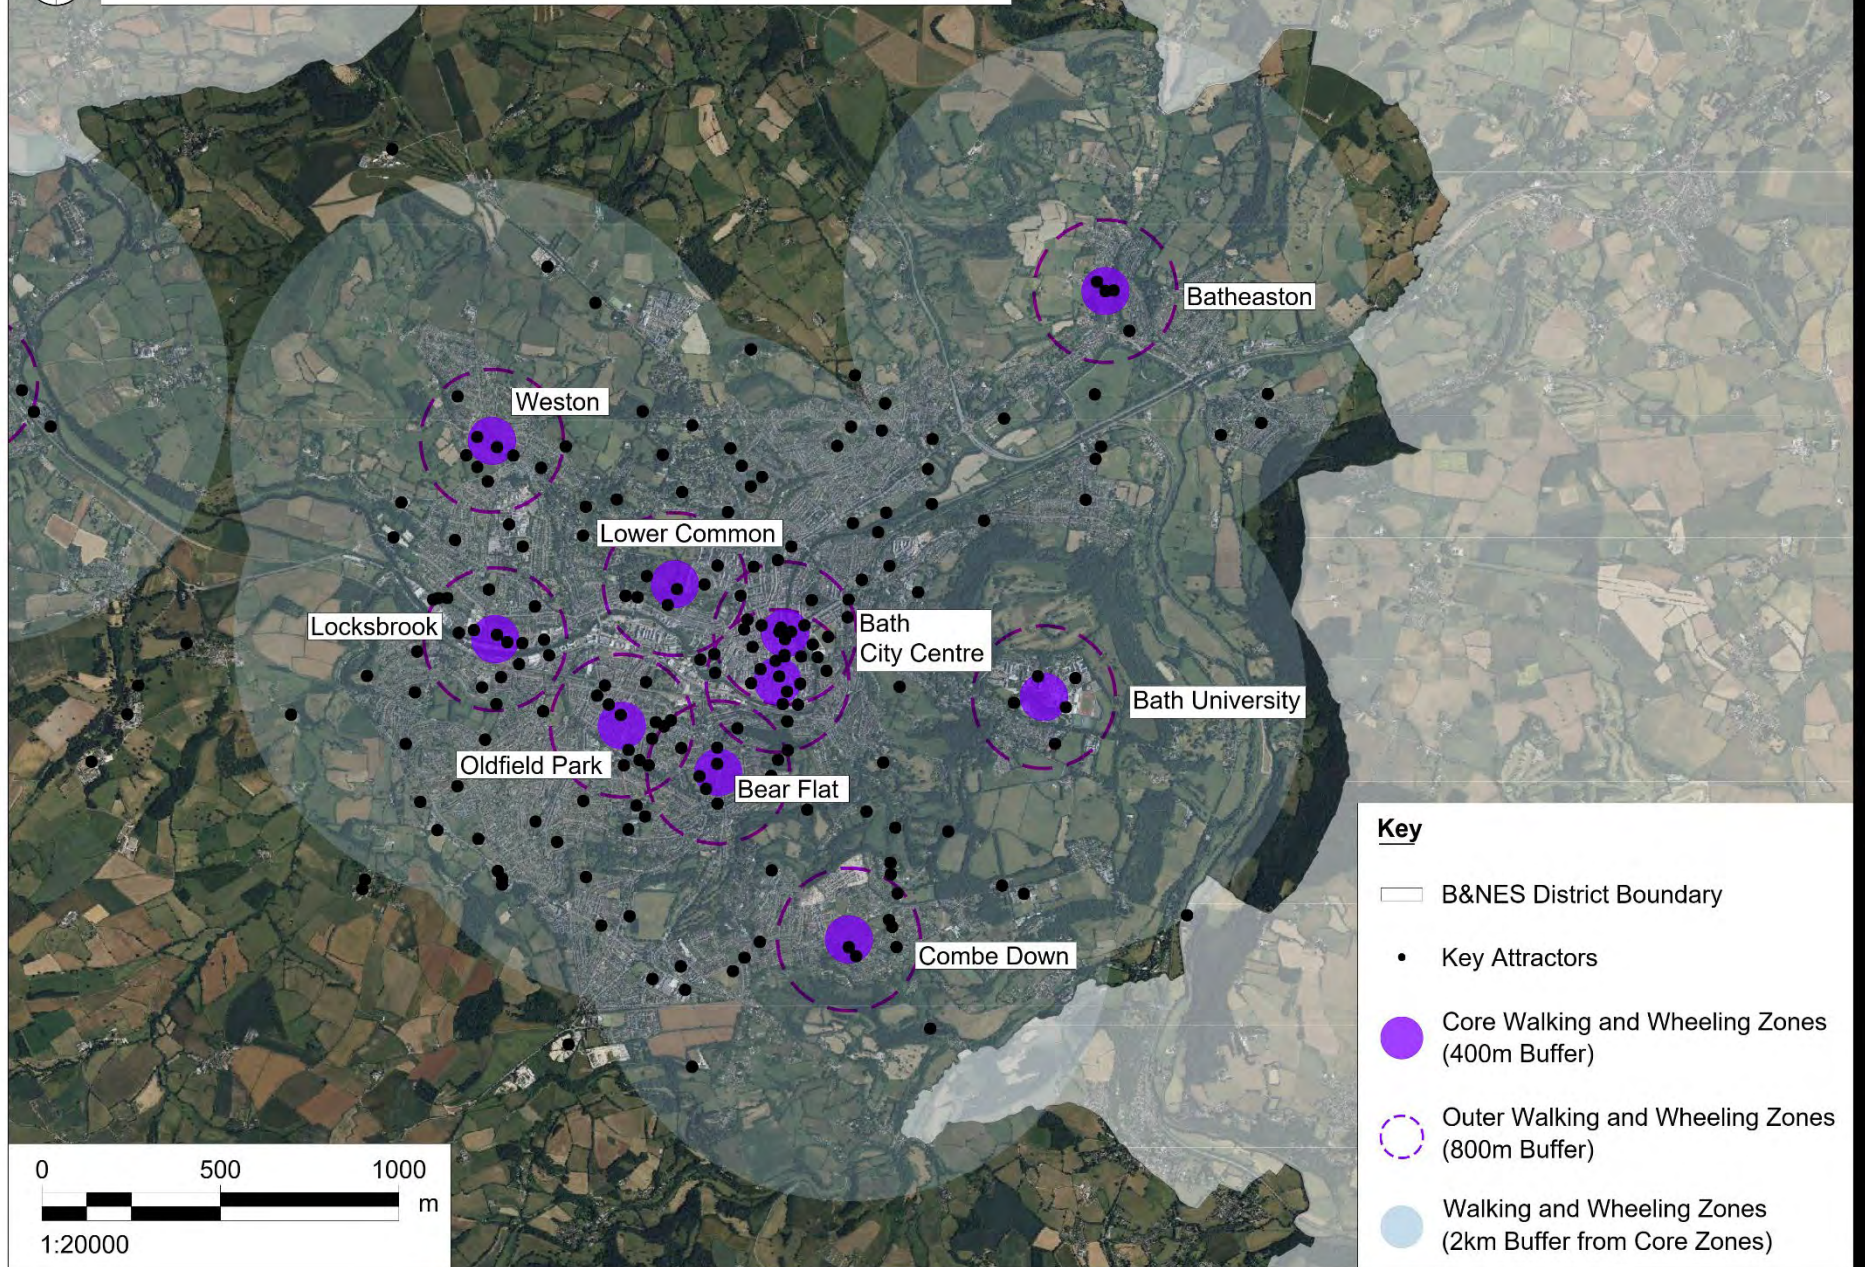

# Classified Walking and Wheeling Zones - Bath and North East Somerset

## Key

-  B&NES District Boundary
-  Key Attractors
-  Core Walking and Wheeling Zones (400m Buffer)
-  Outer Walking and Wheeling Zones (800m Buffer)
-  Walking and Wheeling Zones (2km Buffer from Core Zones)

# Classified Walking and Wheeling Zones - Bath