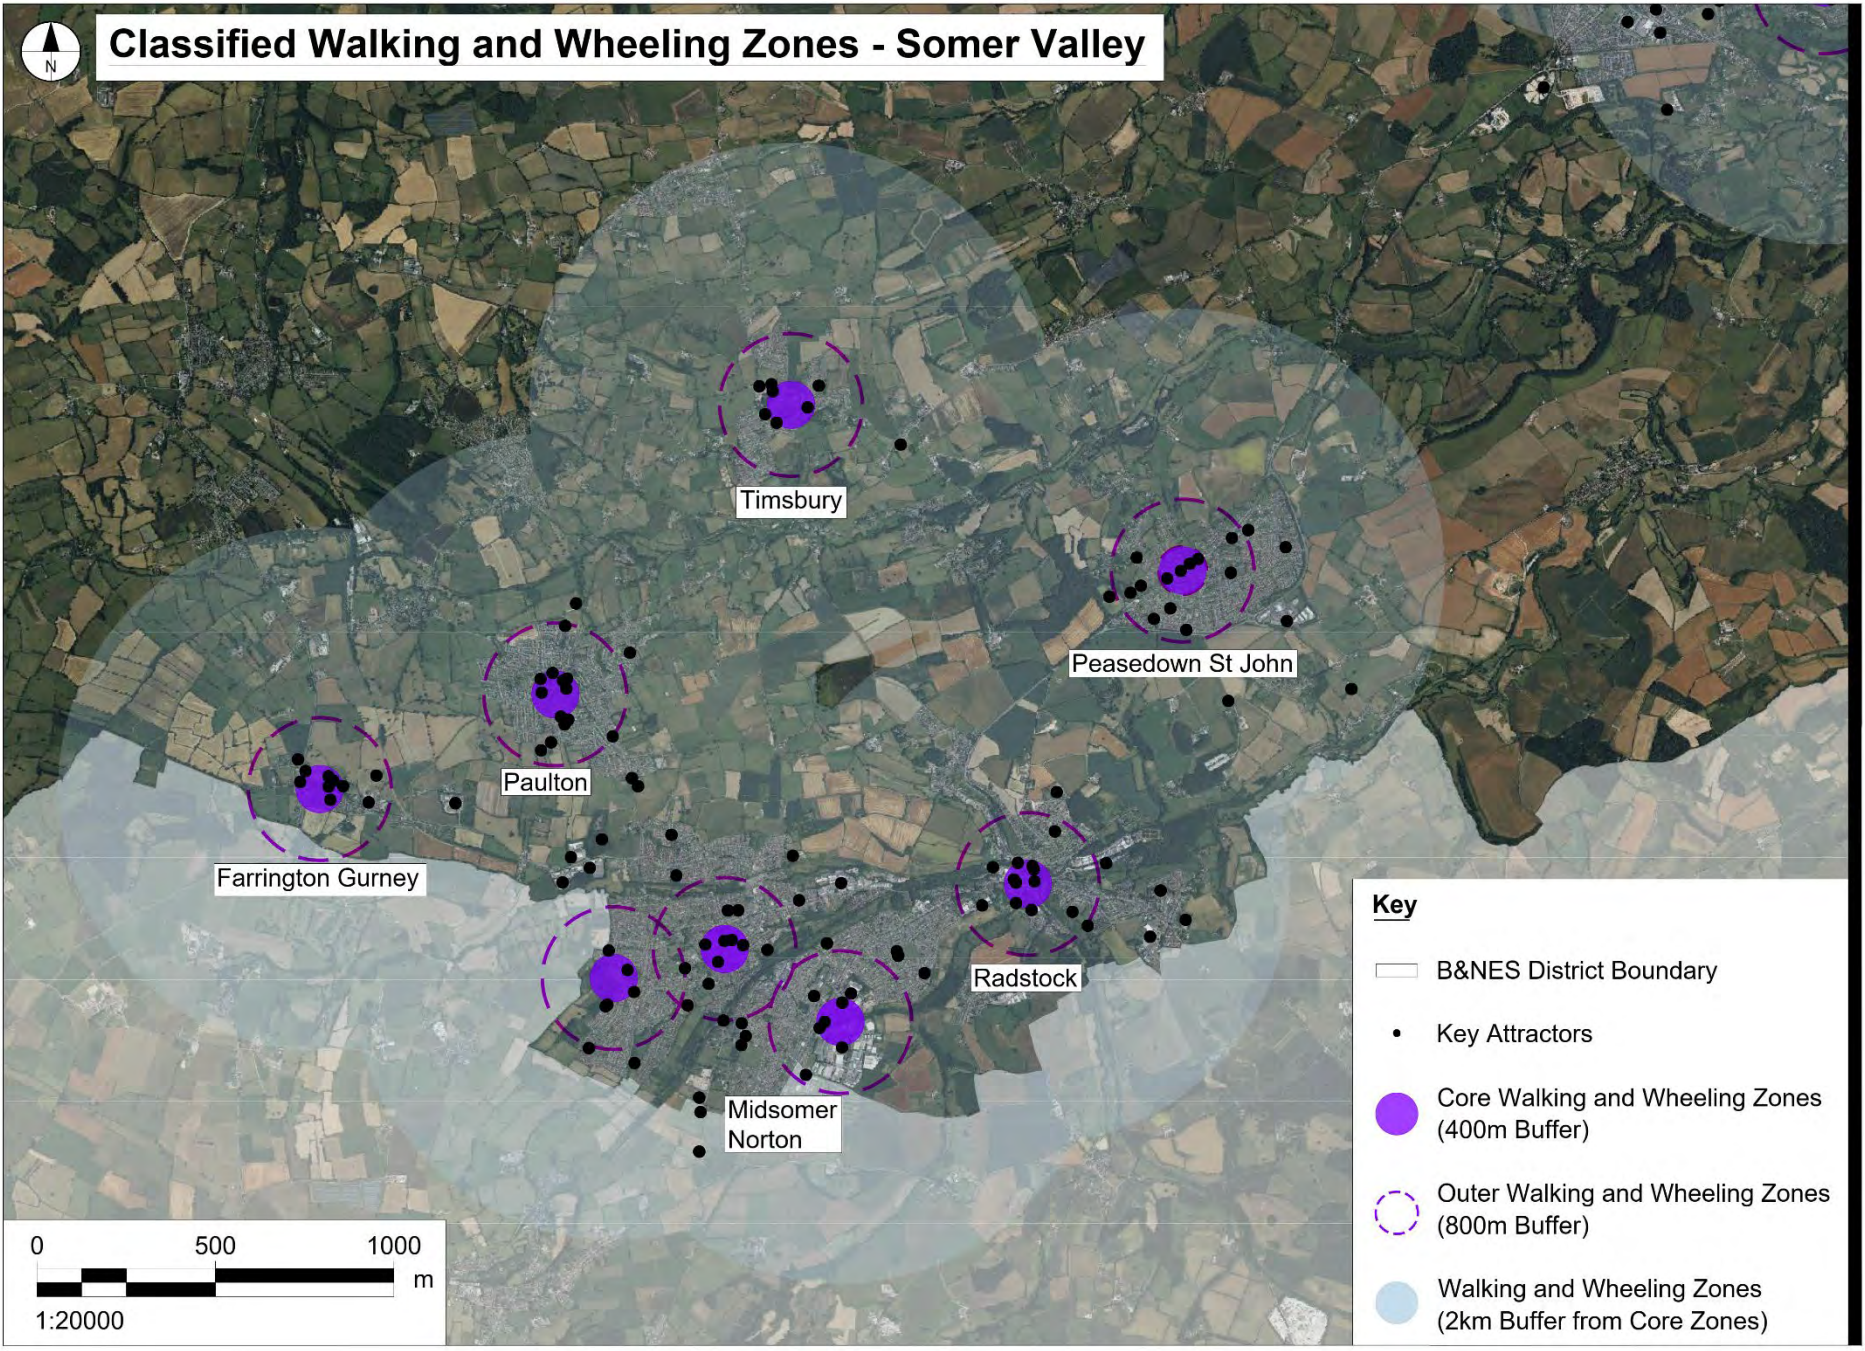

# Classified Walking and Wheeling Zones - Bath and North East Somerset

## Key

-  B&NES District Boundary
-  Key Attractors
-  Core Walking and Wheeling Zones (400m Buffer)
-  Outer Walking and Wheeling Zones (800m Buffer)
-  Walking and Wheeling Zones (2km Buffer from Core Zones)

# Classified Walking and Wheeling Zones - Bath