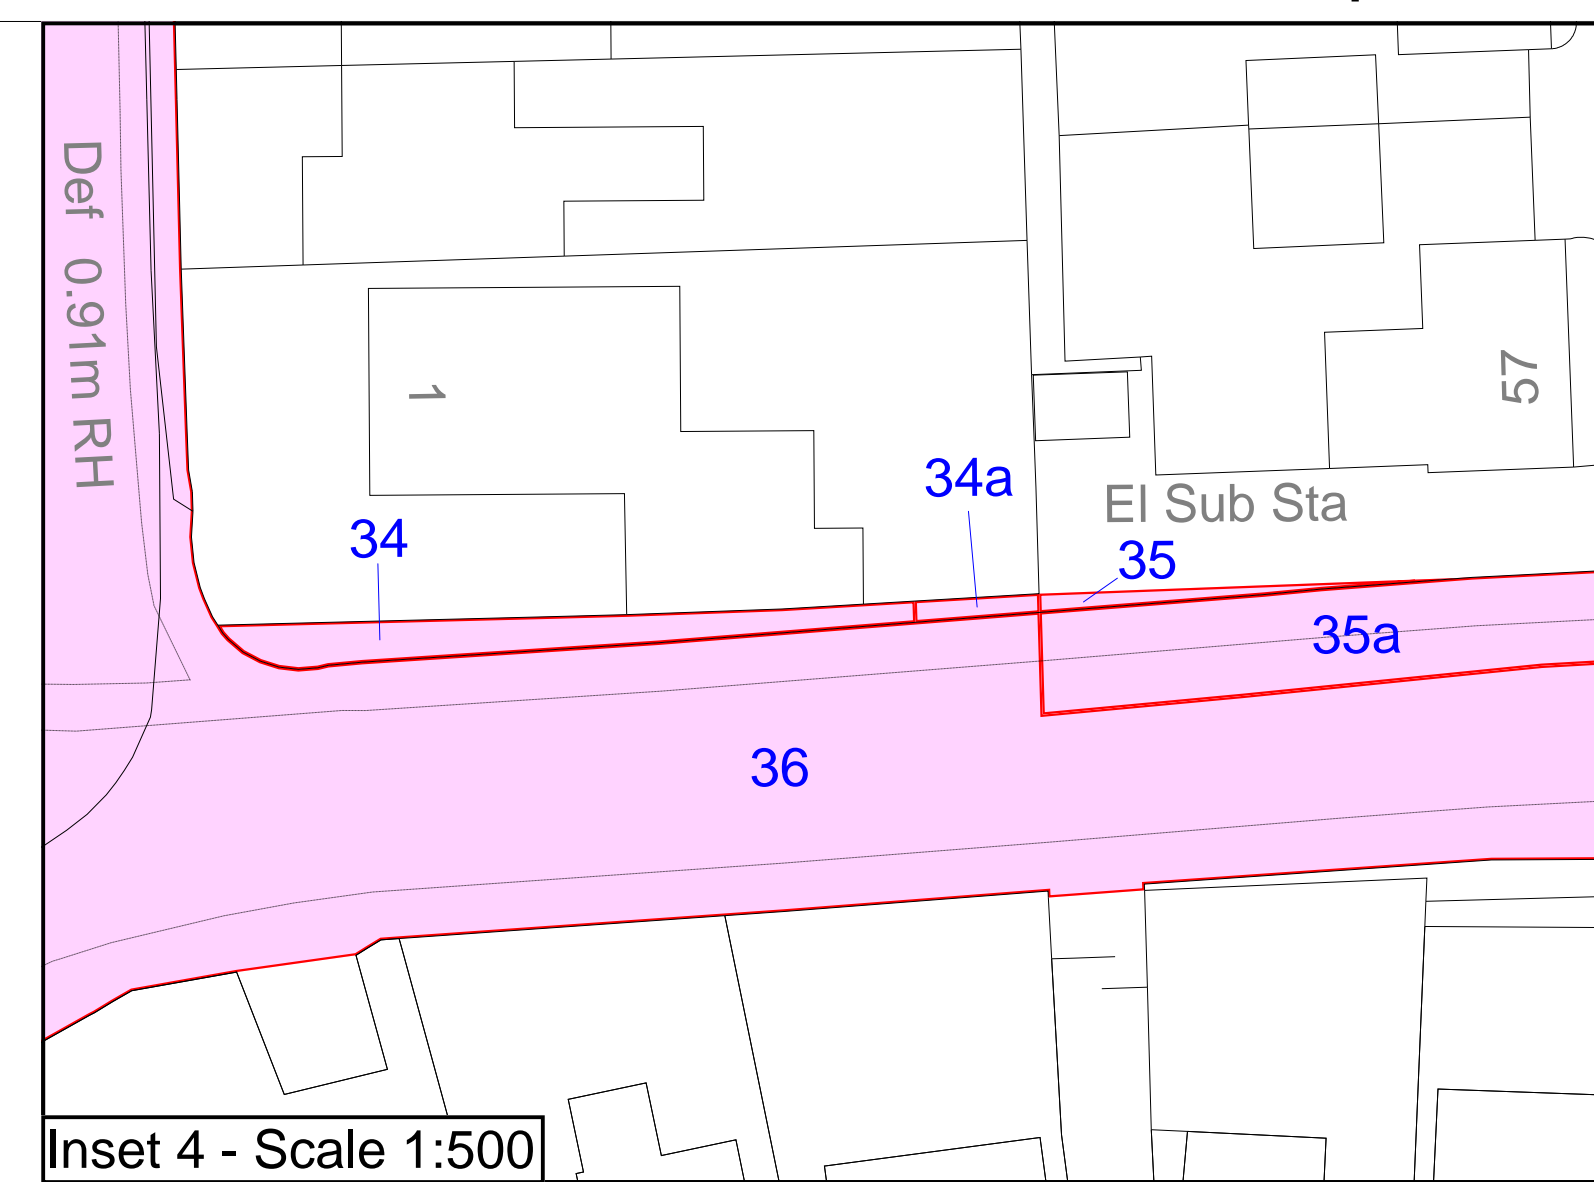

Map referred to in The Somer Valley Enterprise Zone Compulsory Purchase Order 2024

Produced by: TerraQuest Solutions Limited
 Quayside Tower
 252-260 Broad Street
 Birmingham
 B1 2HF
 www.terraquest.co.uk
 0121 224 1300

Delivered to:

© Crown copyright. All rights reserved.
 2024 Licence number AC0000807498

Key:
 Area to be Referenced
 Land to be acquired

Reviewed by	Lead Delivery	Drawn	Date
Approved by	Drawn/checked	Checked by	Date/Checked
Author	Author	Author	Author

Title:
**Somer Valley Enterprise Zone
 CPO Plan**

Date of Issue	Project Code	Scale	Version
2024.004	2024.004.001	1:500	1.0

Drawing Filename: 2024.004.001.001