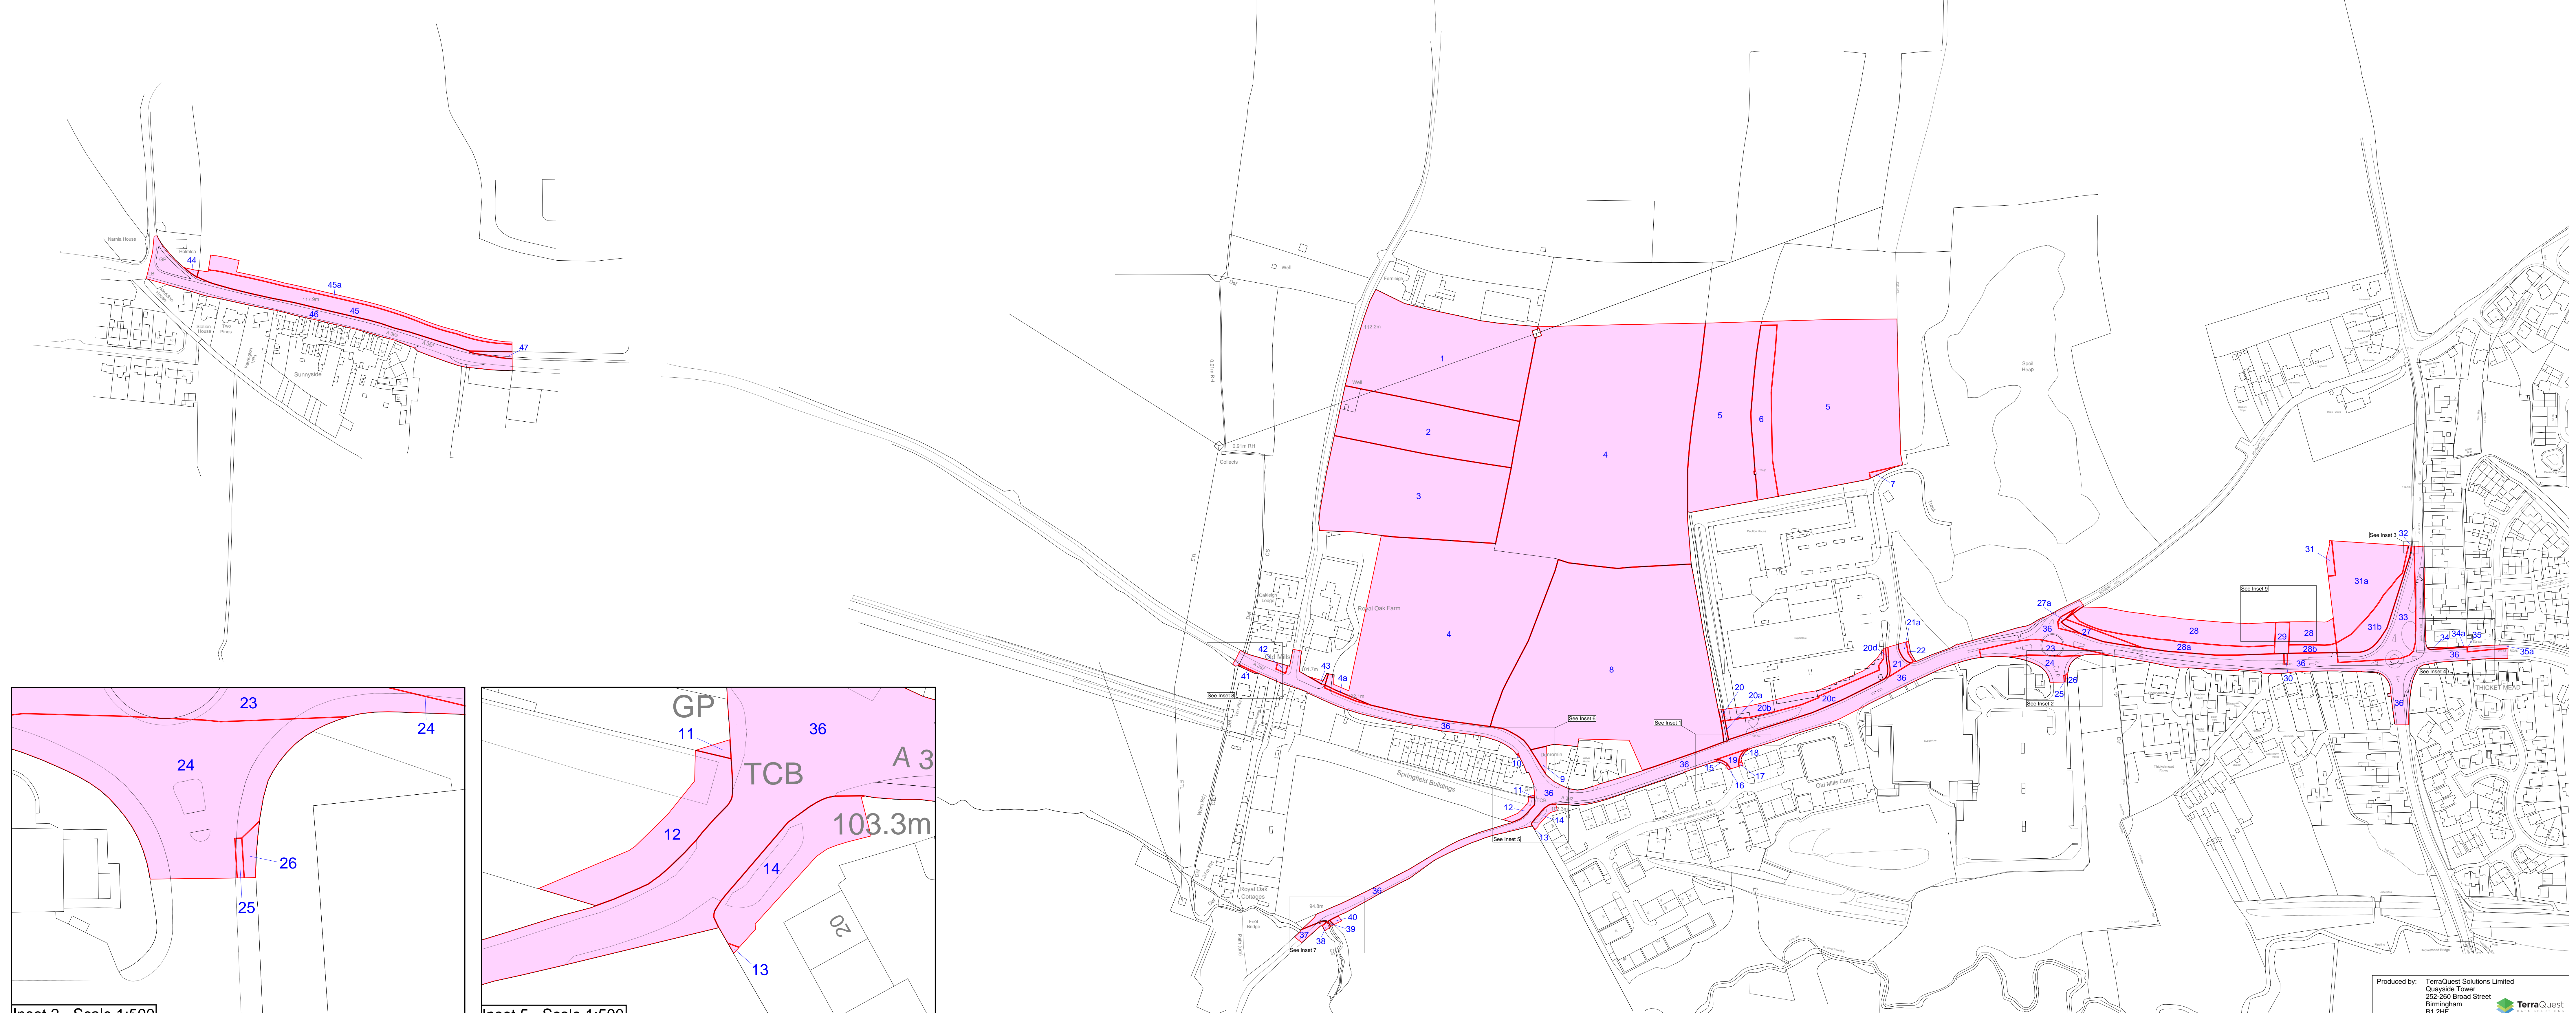

Map referred to in The Somer Valley Enterprise Zone Compulsory Purchase Order 2024

Produced by: TerraQuest Solutions Limited
 Quayside Tower
 252-260 Broad Street
 Birmingham
 B1 2HF
 www.terraquest.co.uk
 0121 224 1300

Delivered to:

© Crown copyright. All rights reserved.
 2024 Licence number AC0000807498

Key:
 Area to be Referenced
 Land to be acquired

Reviewed by	Lead Delivery	Drawn	Date
Approved by	Drawn/checked	Checked by	Date/Checked
Author	Author	Author	Author

Title:
**Somer Valley Enterprise Zone
 CPO Plan**

Date of Issue	Project Code	Scale	Version
2024.004	2024.004.001	1:500	1.0

Drawing Filename: 2024.004.001.001