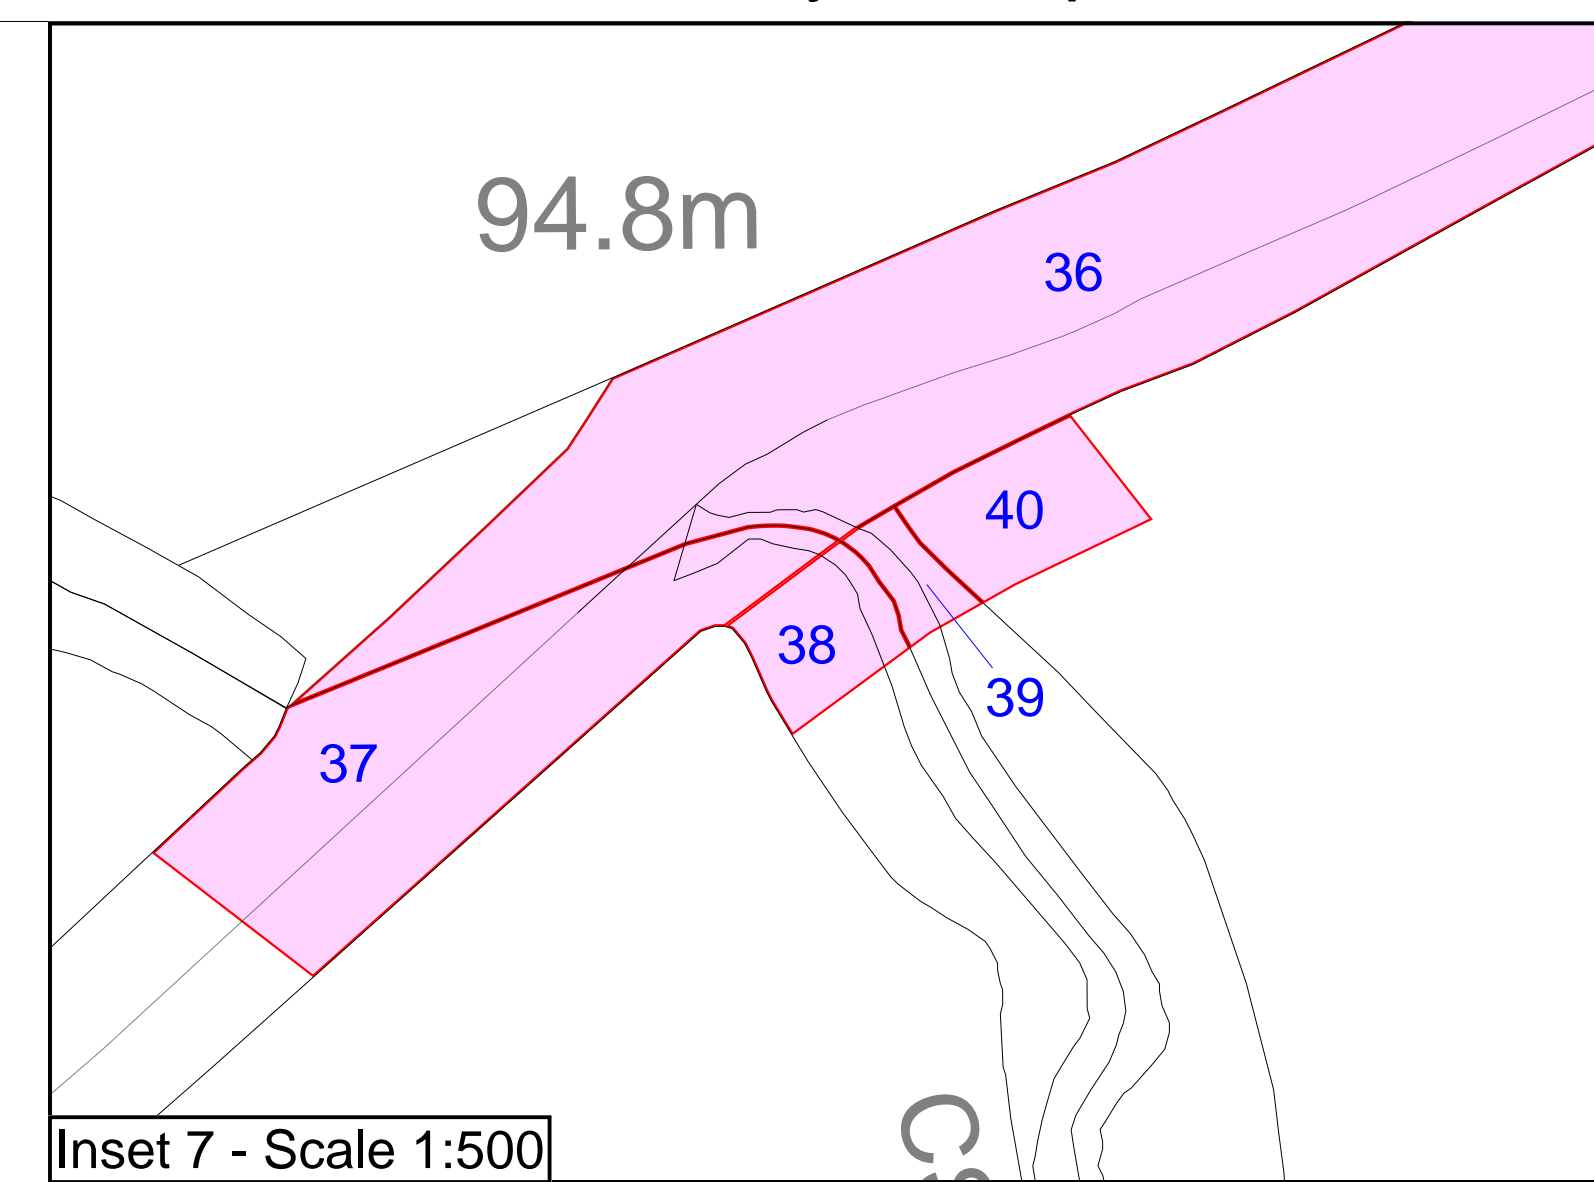

Map referred to in The Somer Valley Enterprise Zone Compulsory Purchase Order 2024

Produced by: TerraQuest Solutions Limited
 Quayside Tower
 252-260 Broad Street
 Birmingham
 B1 2HF
 www.terraquest.co.uk
 0121 224 1300

Delivered to:

© Crown copyright. All rights reserved.
 2024 Licence number AC0000807498

Key:
 Area to be Referenced
 Land to be acquired

Reviewed by	Lead Delivery	Drawn	Date
Approved by	Drawn/checked	Checked by	Date/Checked
Author	Author	Author	Author

Title:
**Somer Valley Enterprise Zone
 CPO Plan**

Date of Issue	Project Code	Scale	Version
2024.004	2024.004.001	1:500	1.0

Drawing Filename: 2024.004.001.001