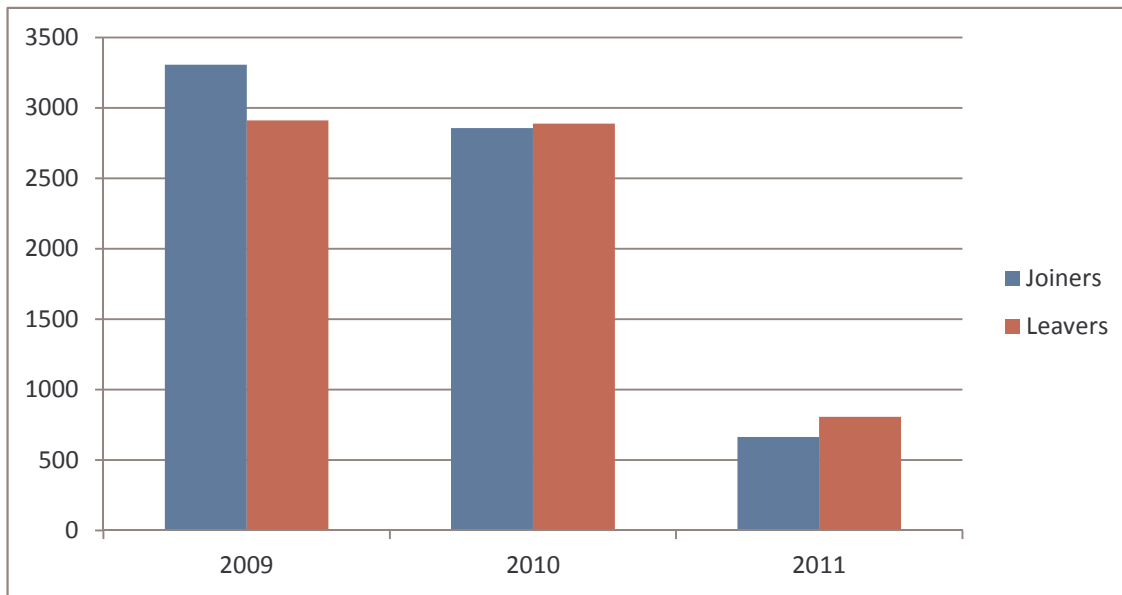

## Pensions Administration Report Appendix 6

Joiners and leavers (graph)

Joiners and leavers in years 2009-2011 (Total in the period)

		Apr-09	May-09	Jun-09	Jul-09	Aug-09	Sep-09	Oct-09	Nov-09	Dec-09	Jan-10	Feb-10	Mar-10		
2009-10	joiners	307	206	179	174	183	566	291	469	112	384	224	210	3305	
	leavers	277	209	193	260	243	356	237	279	186	230	218	222	2910	
		30	-3	-14	-86	-60	210	54	190	-74	154	6	-12	395	
		Apr-10	May-10	Jun-10	Jul-10	Aug-10	Sep-10	Oct-10	Nov-10	Dec-10	Jan-11	Feb-11	Mar-11		
2010-11	joiners	287	210	287	205	242	151	150	348	270	228	88	389	2855	
	leavers	315	249	238	301	247	338	234	233	125	242	188	177	2887	
		-28	-39	49	-96	-5	-187	-84	115	145	-14	-100	212	-32	
		Apr-11	May-11	Jun-11	Jul-11	Aug-11	Recent months prably have more to be sent from employers								
2011 Apr-Aug	joiners	171	170	205	91	26	663								
	leavers	211	188	184	157	68	808								
		-40	-18	21	-66	-42	-145								