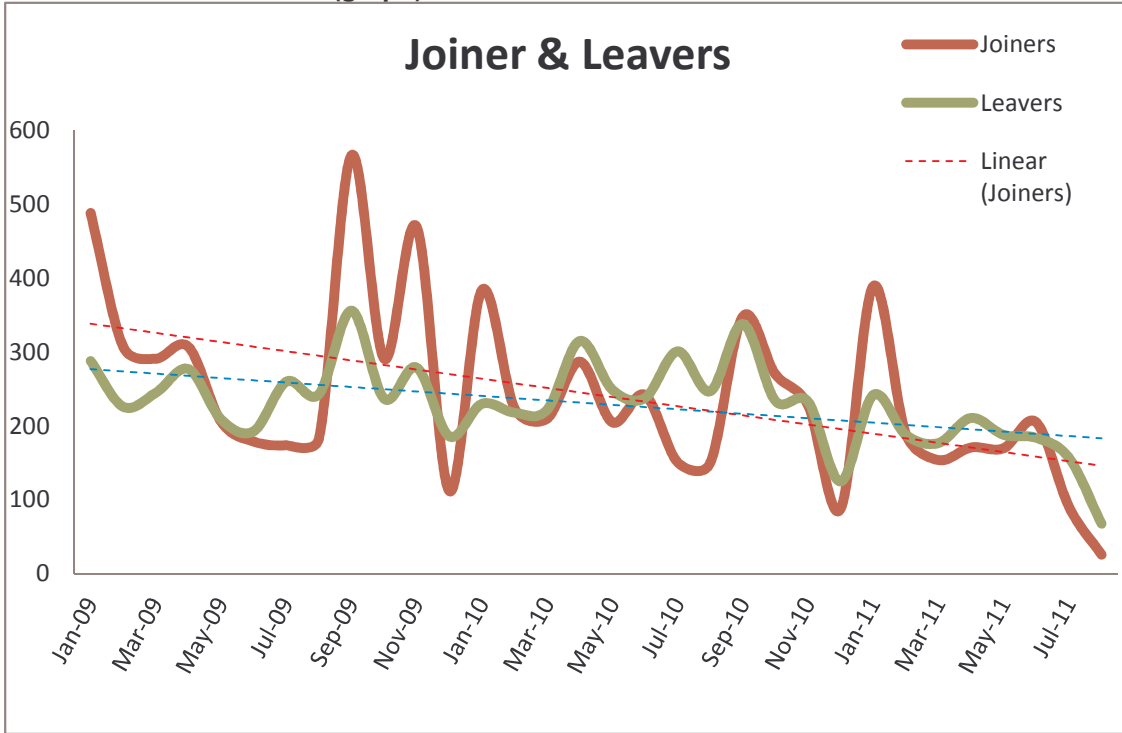

## Pensions Administration Report Appendix 6

Joiners and leavers (graph)

Joiners and leavers in years 2009-2011 (Total in the period)

		Apr-09	May-09	Jun-09	Jul-09	Aug-09	Sep-09	Oct-09	Nov-09	Dec-09	Jan-10	Feb-10	Mar-10		
2009-10	joiners	307	206	179	174	183	566	291	469	112	384	224	210	3305	
	leavers	277	209	193	260	243	356	237	279	186	230	218	222	2910	
		30	-3	-14	-86	-60	210	54	190	-74	154	6	-12	395	
		Apr-10	May-10	Jun-10	Jul-10	Aug-10	Sep-10	Oct-10	Nov-10	Dec-10	Jan-11	Feb-11	Mar-11		
2010-11	joiners	287	210	287	205	242	151	150	348	270	228	88	389	2855	
	leavers	315	249	238	301	247	338	234	233	125	242	188	177	2887	
		-28	-39	49	-96	-5	-187	-84	115	145	-14	-100	212	-32	
		Apr-11	May-11	Jun-11	Jul-11	Aug-11	Recent months prably have more to be sent from employers								
2011 Apr-Aug	joiners	171	170	205	91	26	663								
	leavers	211	188	184	157	68	808								
		-40	-18	21	-66	-42	-145								