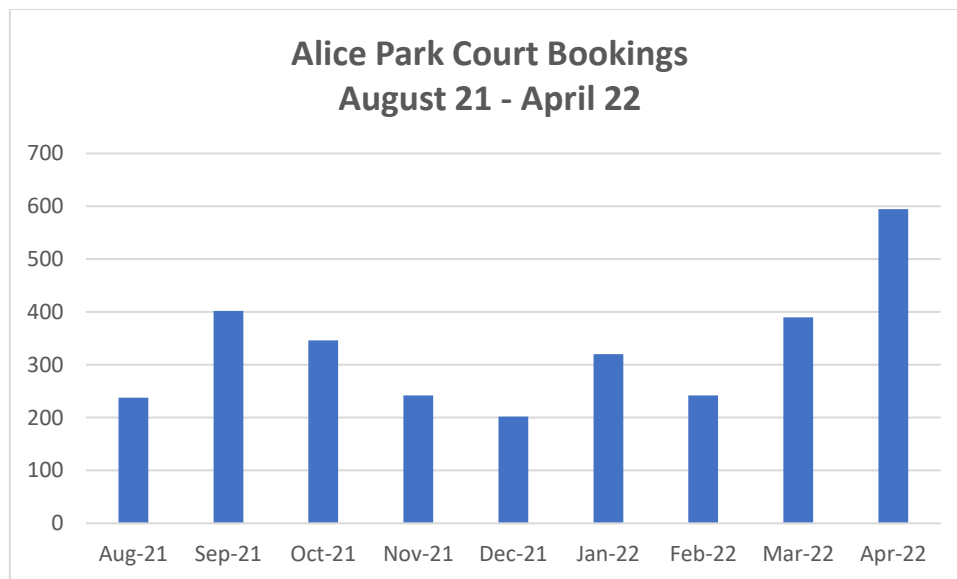

Alice Park

Activity and Progress since August 2021

Court Bookings

2225 people have accessed the courts at Alice Park.

Note: The ClubSpark system only records the contacts that have booked a court through their household membership, booked a pay and play court or booked onto coaching or an activity and does not include who they might be playing with. Through experience Wesport have gauged that multiplying by 2.5 provides a close representation of the number of users of the courts.