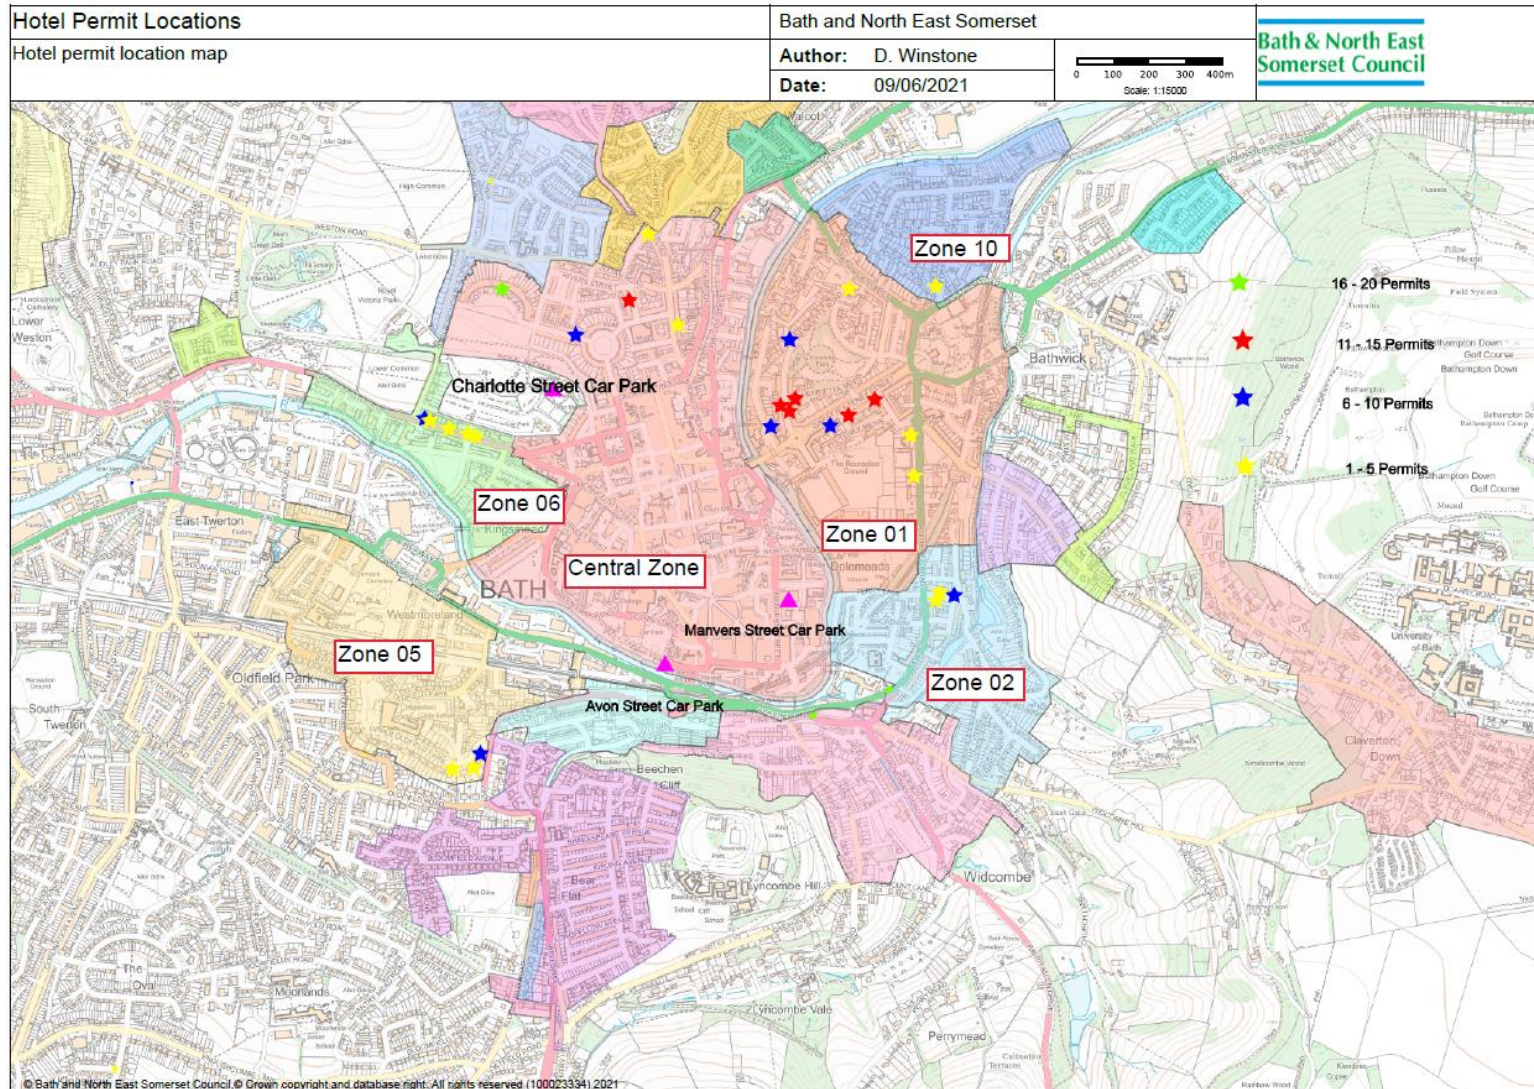

## Appendix 5 – Distribution of Hotel and Holiday Let/Guest House permits in Bath, June 2021.

**Figure -1: Hotel Permit distribution across RPZs**

**Figure-2: Holiday Let/Guest House permit distribution across Bath by postcode area**

NB 194 Holiday Let/Guest Houses are issued as 24/06/2021. Only 65 are not plotted on this map as records do not include a postcode, or the postcode held is that of the permit account holder (owner or manager of the property) and not the qualifying address within an RPZ.