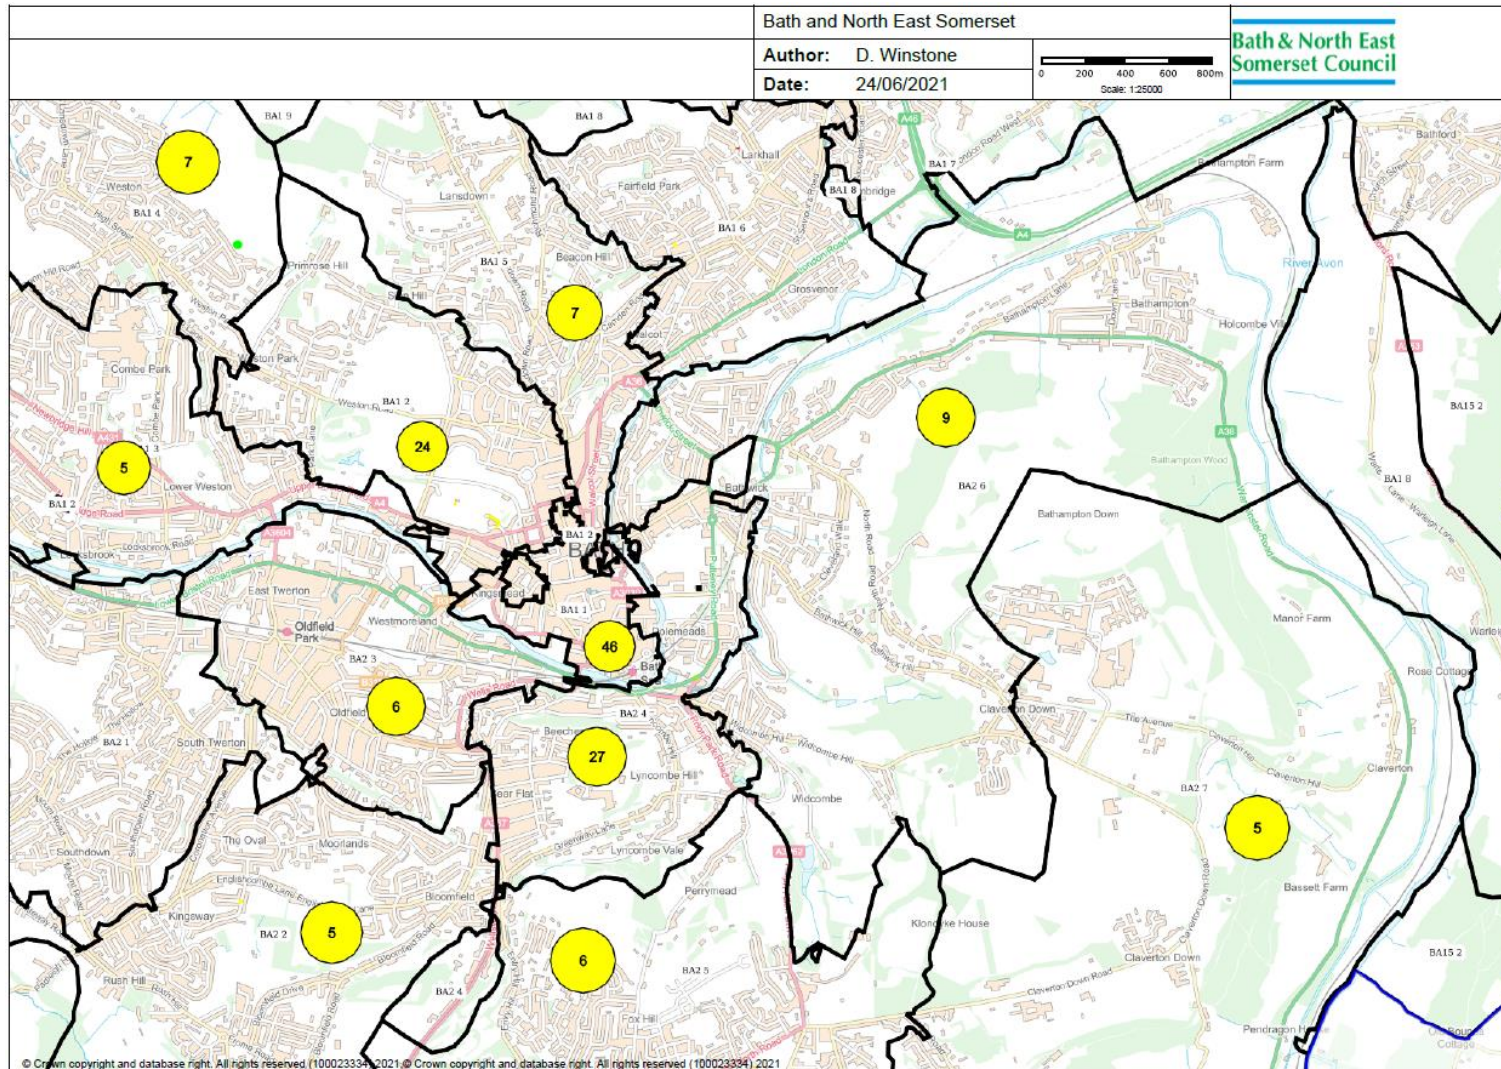

## Appendix 5 – Distribution of Hotel and Holiday Let/Guest House permits in Bath, June 2021.

**Figure -1: Hotel Permit distribution across RPZs**

**Figure-2: Holiday Let/Guest House permit distribution across Bath by postcode area**

NB 194 Holiday Let/Guest Houses are issued as 24/06/2021. Only 65 are not plotted on this map as records do not include a postcode, or the postcode held is that of the permit account holder (owner or manager of the property) and not the qualifying address within an RPZ.