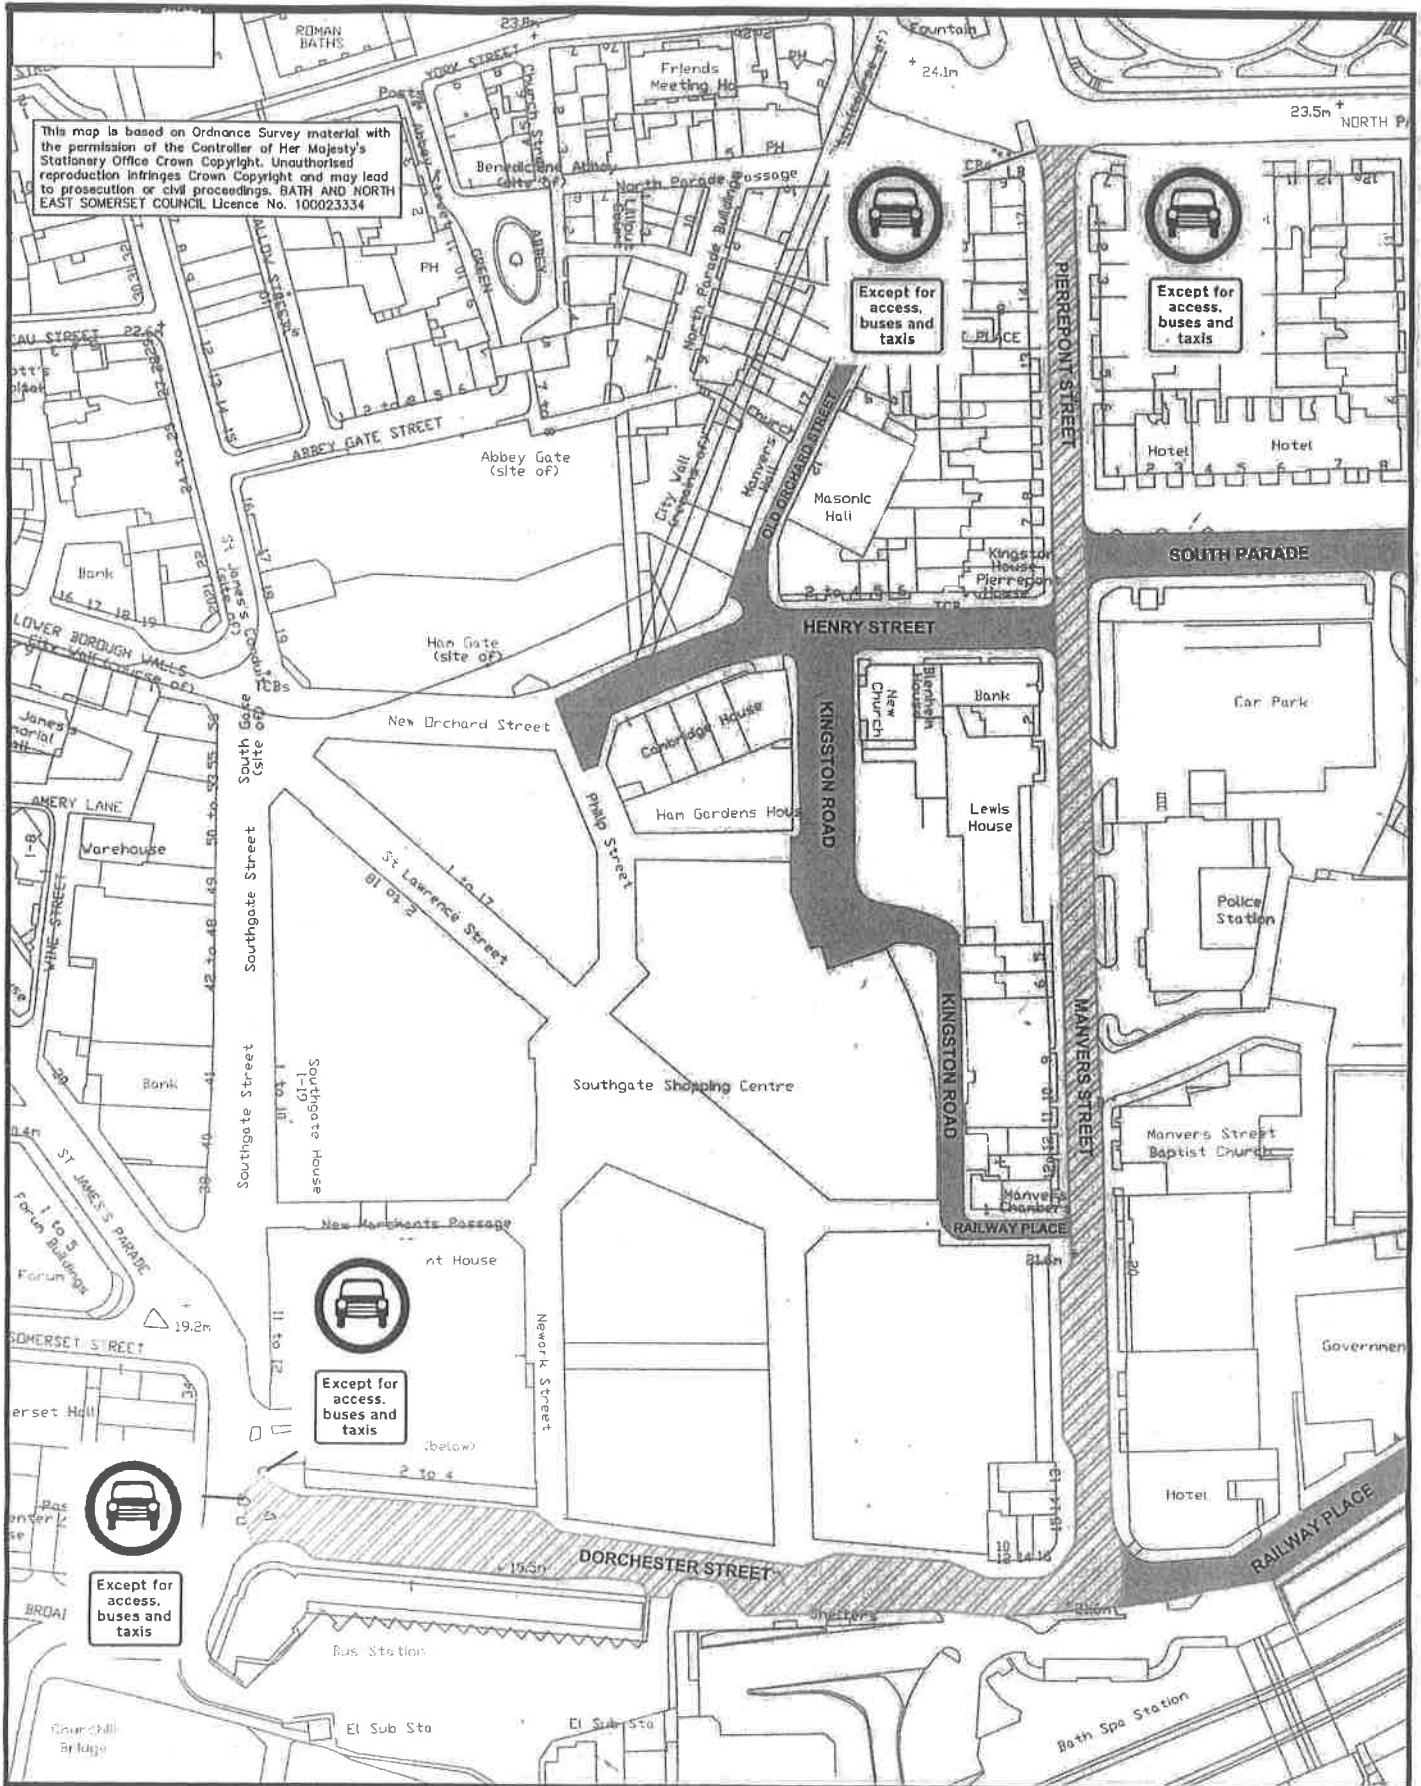

This map is based on Ordnance Survey material with the permission of the Controller of Her Majesty's Stationary Office Crown Copyright. Unauthorised reproduction infringes Crown Copyright and may lead to prosecution or civil proceedings. BATH AND NORTH EAST SOMERSET COUNCIL Licence No. 100023334

Bath & North East Somerset Council

Scheme: Dorchester Street, Manvers Street & Pierrepont Street, Proposed Prohibition of Motor Vehicles, Except for Access, Buses & Taxis, 24 hour restriction

Key:

- Roads subject to restriction
- Roads affected by restriction

Date: 1st June 2012

Scale: NTS

Drawing Number:

Produced by: Traffic & Safety