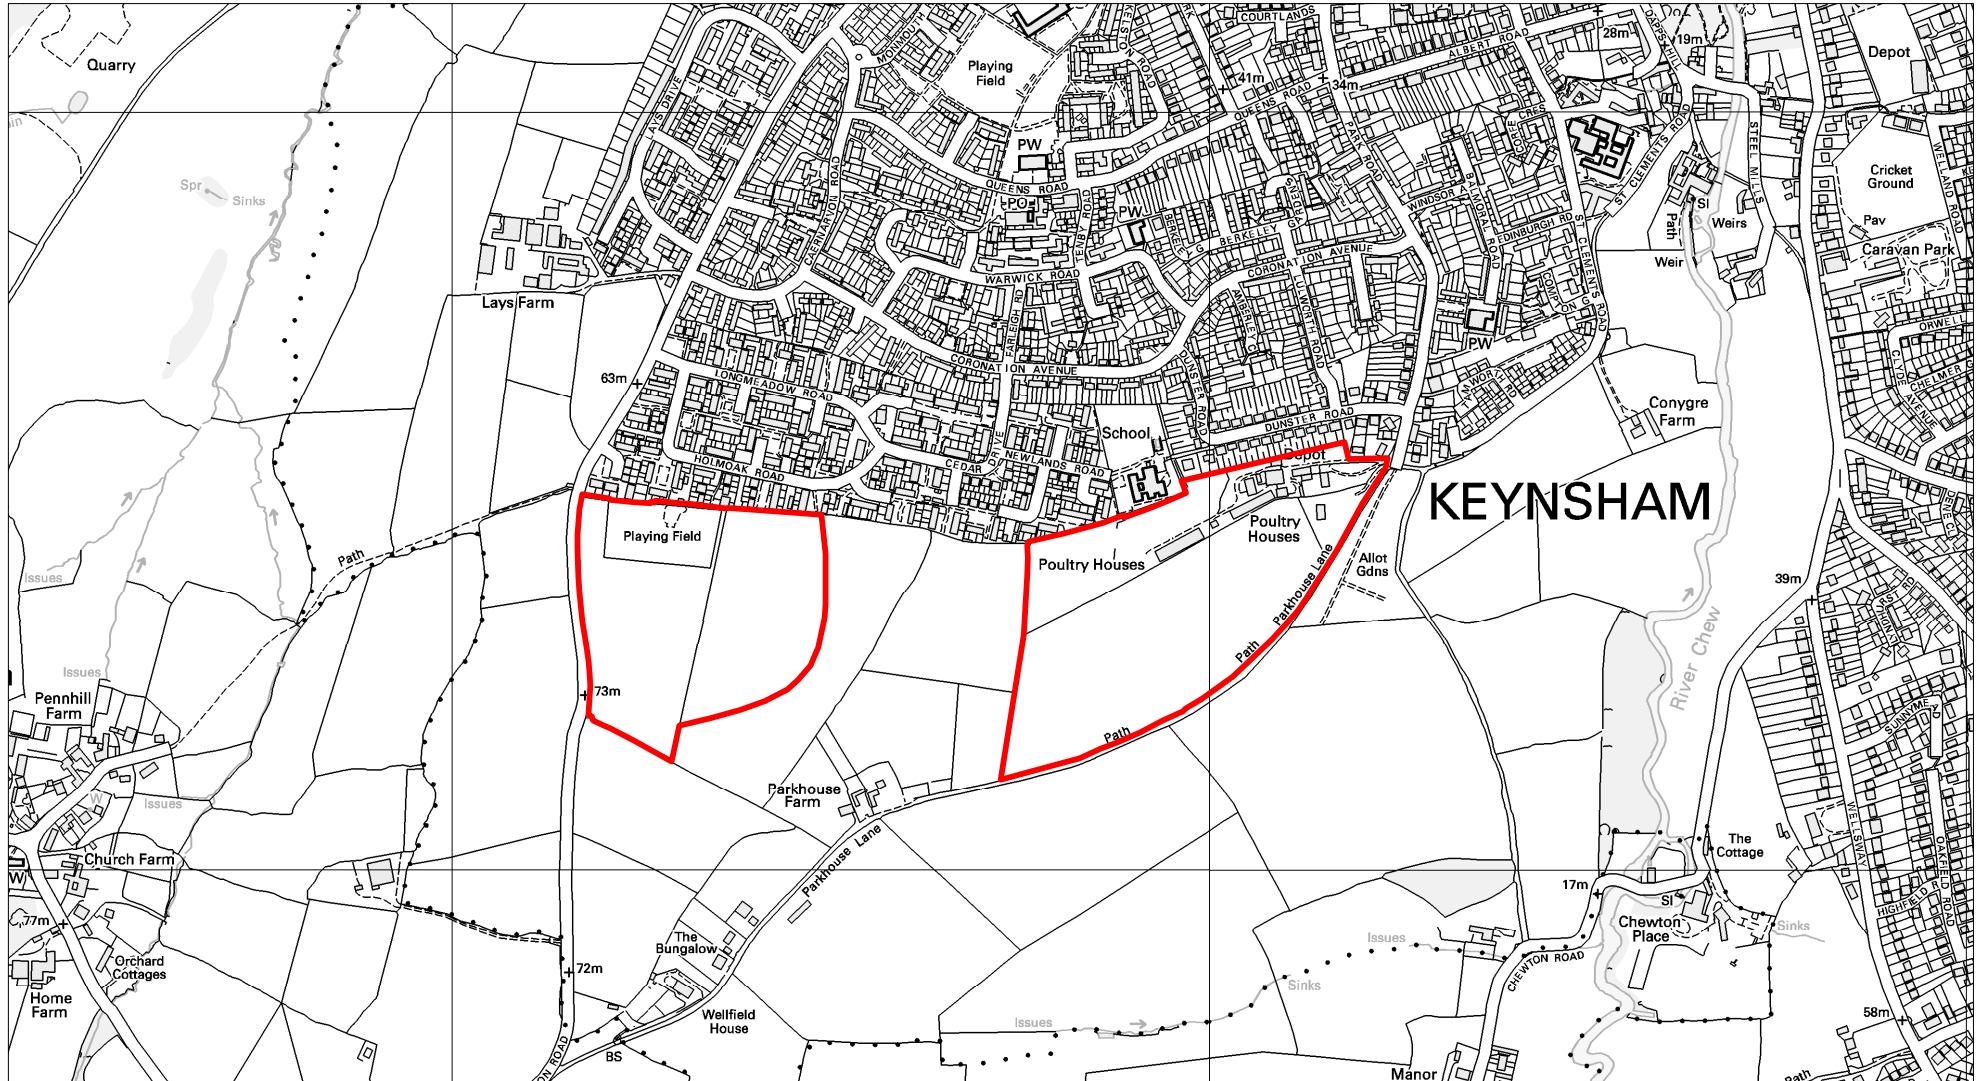

Map 1: New sites in Bath

Bath & North East Somerset Council
Trimbridge House
Trim Street
Bath BA1 2DP
Tel 01225 477000

Compiled by on 25 May 2006

Scale 1:15000

Map 2: Land at South West Keynsham

Bath & North East Somerset Council
Trimbridge House
Trim Street
Bath BA1 2DP
Tel 01225 477000

Compiled by on 25 May 2006

Scale 1:10000

Map 3: Midsomer Norton Sites

Bath & North East Somerset Council
Trimbridge House
Trim Street
Bath BA1 2DP
Tel 01225 477000

Compiled by on 25 May 2006

Scale 1:15000

Map 4: Coomb End area Radstock

Bath & North East Somerset Council
Trimbridge House
Trim Street
Bath BA1 2DP
Tel 01225 477000

Compiled by on 25 May 2006

Scale 1:10000

Map 5: Land at Wellow Lane, Peasedown St John

Bath & North East Somerset Council
Trimbridge House
Trim Street
Bath BA1 2DP
Tel 01225 477000

Compiled by on 25 May 2006

Scale 1:10000