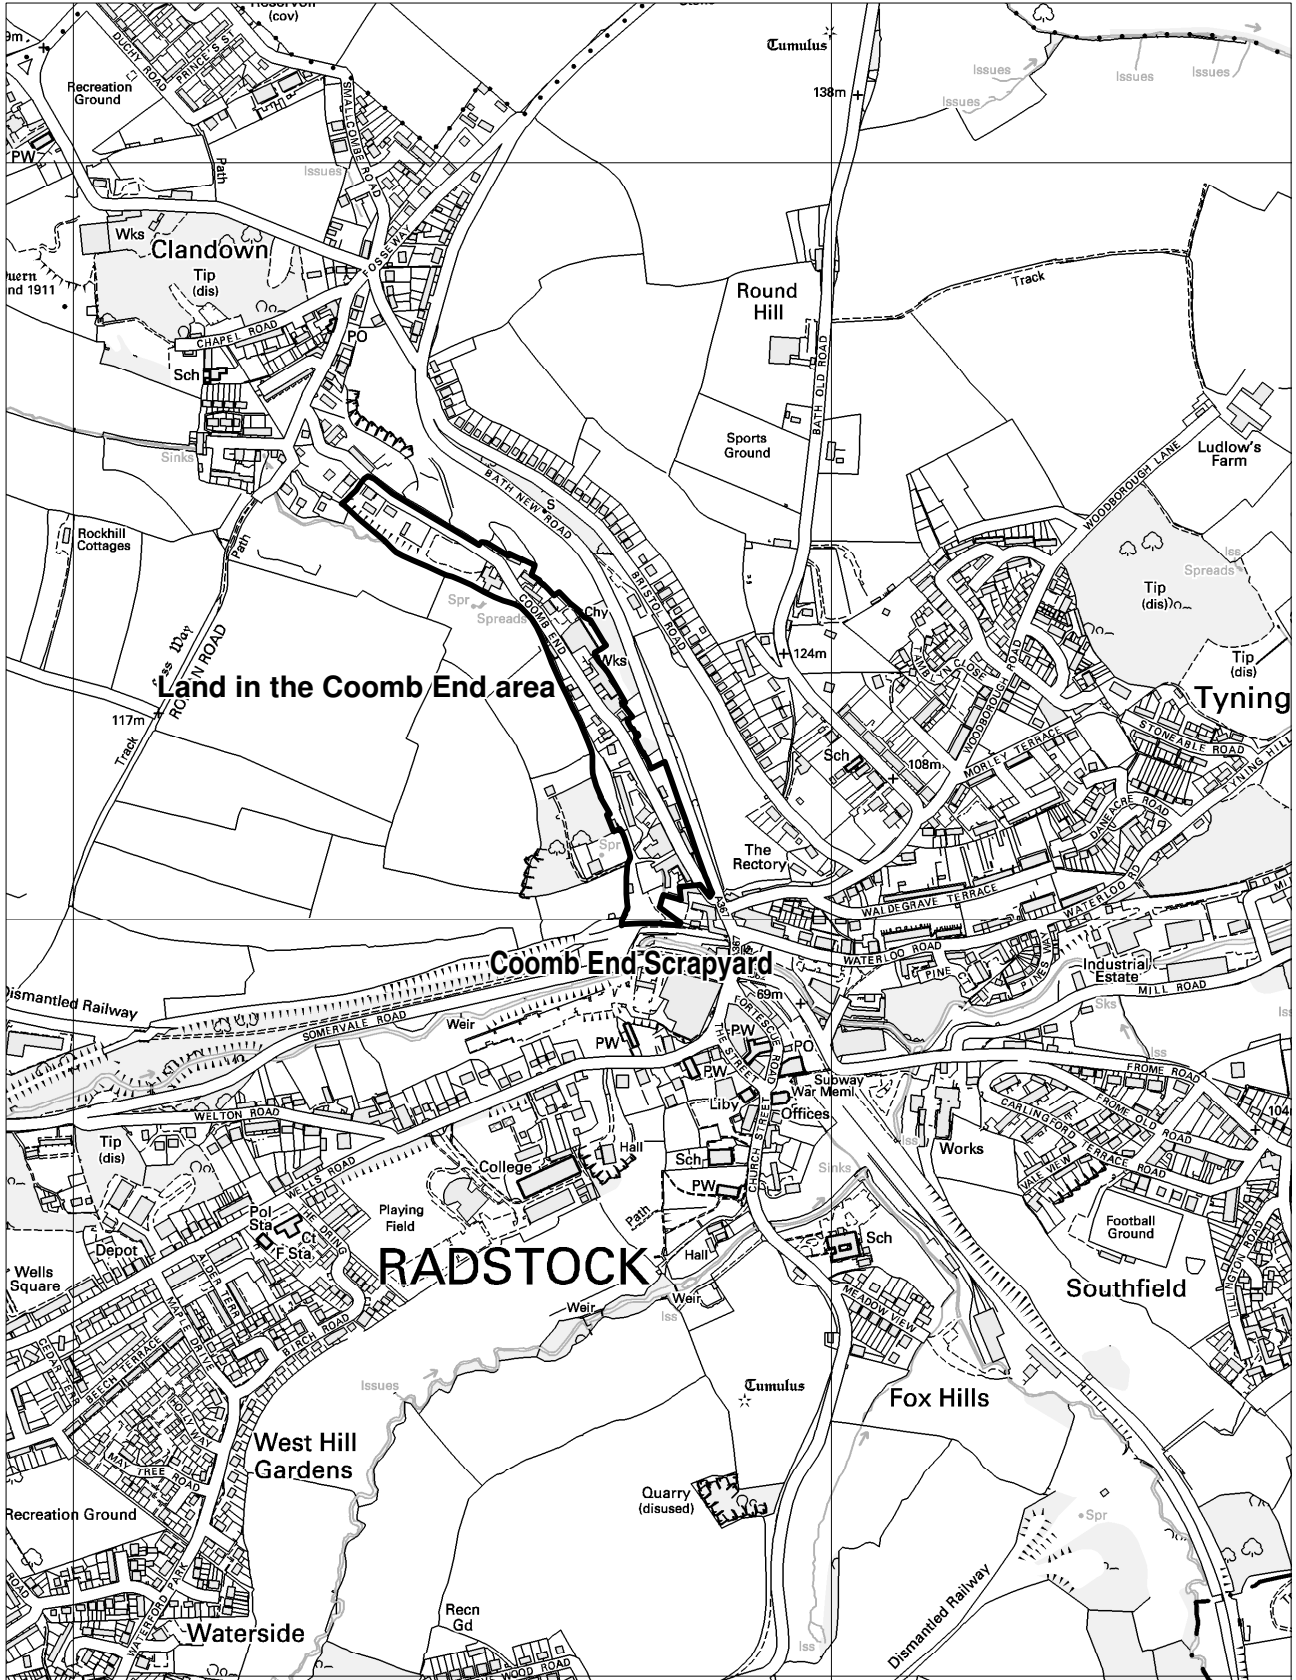

Compiled by on 25 May 2006

Scale 1:10000

Map 3: Midsomer Norton Sites

Bath & North East Somerset Council
Trimbridge House
Trim Street
Bath BA1 2DP
Tel 01225 477000

Compiled by on 25 May 2006

Scale 1:15000

Map 4: Coomb End area Radstock

Bath & North East Somerset Council
Trimbridge House
Trim Street
Bath BA1 2DP
Tel 01225 477000

Compiled by on 25 May 2006

Scale 1:10000

Map 5: Land at Wellow Lane, Peasedown St John

Bath & North East Somerset Council
Trimbridge House
Trim Street
Bath BA1 2DP
Tel 01225 477000

Compiled by on 25 May 2006

Scale 1:10000