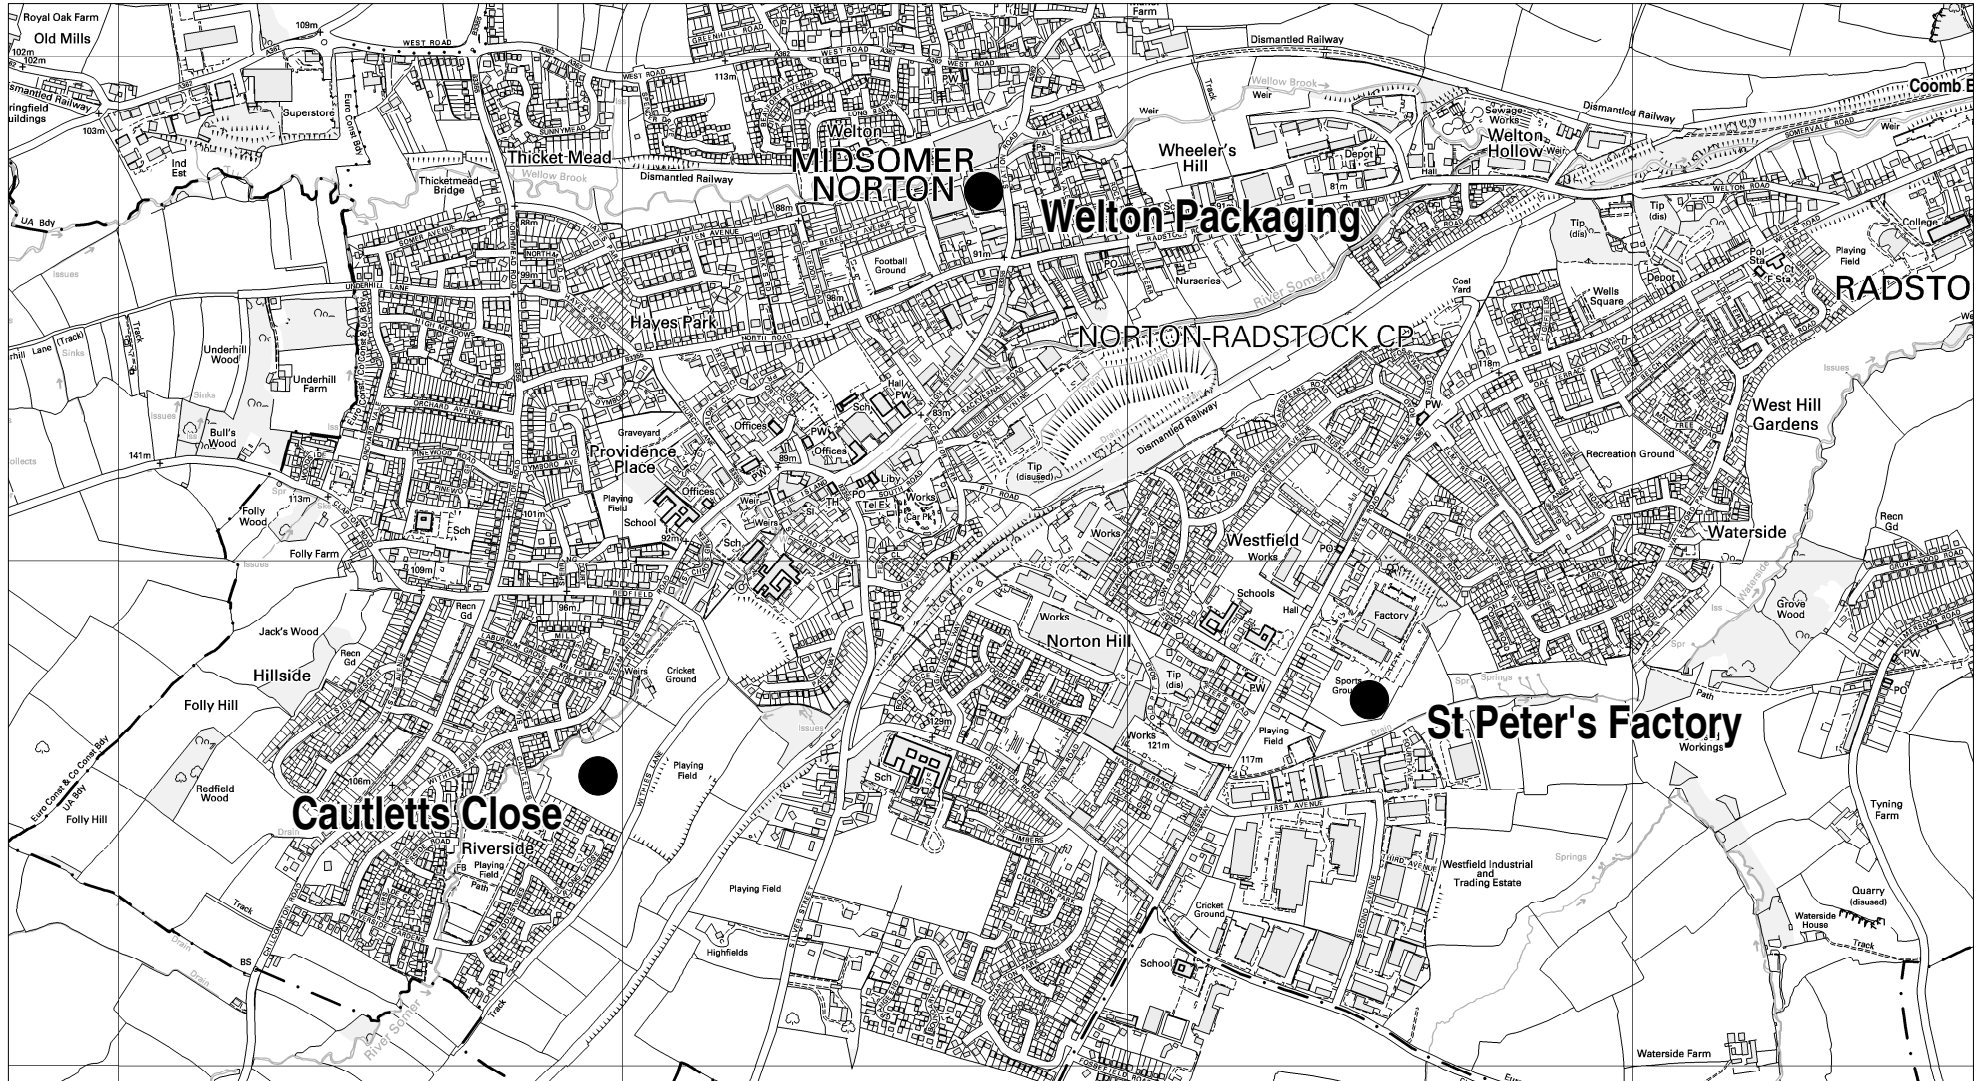

Compiled by on 25 May 2006

Scale 1:10000

Map 3: Midsomer Norton Sites

Bath & North East Somerset Council
Trimbridge House
Trim Street
Bath BA1 2DP
Tel 01225 477000

Compiled by on 25 May 2006

Scale 1:15000

Map 4: Coomb End area Radstock

Bath & North East Somerset Council
Trimbridge House
Trim Street
Bath BA1 2DP
Tel 01225 477000

Compiled by on 25 May 2006

Scale 1:10000

Map 5: Land at Wellow Lane, Peasedown St John

Bath & North East Somerset Council
Trimbridge House
Trim Street
Bath BA1 2DP
Tel 01225 477000